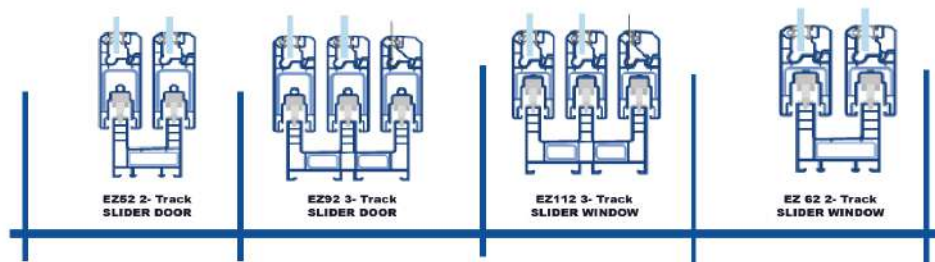

Window Fort Sliding Doors and Windows are designed for effortless operation, maintenance and offer a smooth, noiseless experience. Their sleek, modern design brings contemporary elegance to your home and is crafted for supreme easy of operation and maintenance.

Major Benefits:

Low Maintenance

Durability

Weather Resistant

Eco-Friendly